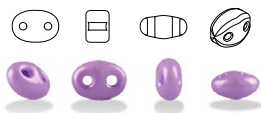

# PRECIOSA *Twin*<sup>TM</sup>

*PRECIOSA ORNELA proudly presents  
PRECIOSA Twin<sup>TM</sup> Seed Beads and  
PRECIOSA Twin<sup>TM</sup> Pressed Beads.*

*Two hole PRECIOSA Twin<sup>TM</sup> Beads open the  
door for original and creative tri-dimensional  
work.*

## **PRECIOSA *Twin*<sup>TM</sup> Seed Beads**

ART No.: 321 96 001

ART No.: 321 97 001 - matt

Size: 2,5 x 5 mm

Approx. PCS/KG: 18900