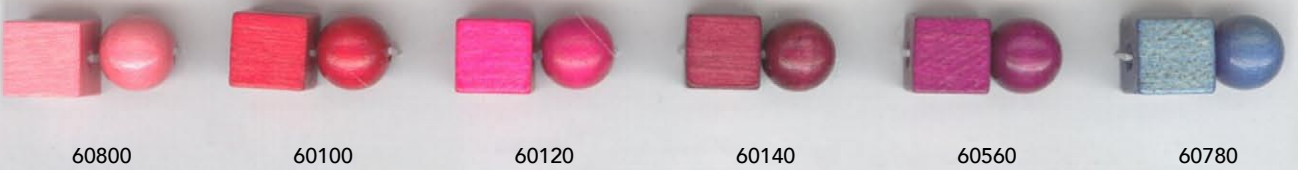

# Wooden Beads

ART No. 5110 1175 / ART No. 5110 1249

Traditional Czech Beads

Polished

Color

Lacquered

ART No. 5110 1175

ART No. 5110 1249