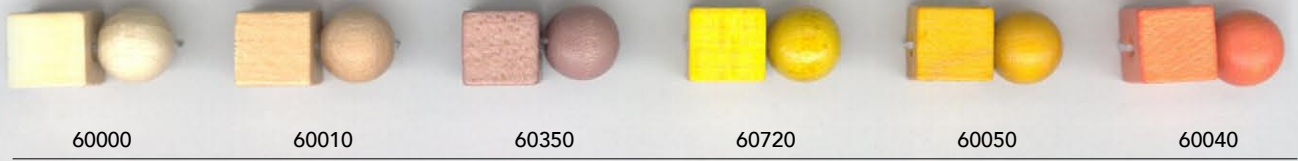

# Wooden Beads

ART No. 5110 1175 / ART No. 5110 1249

Traditional Czech Beads

Polished

Color

Lacquered

ART No. 5110 1175

ART No. 5110 1249