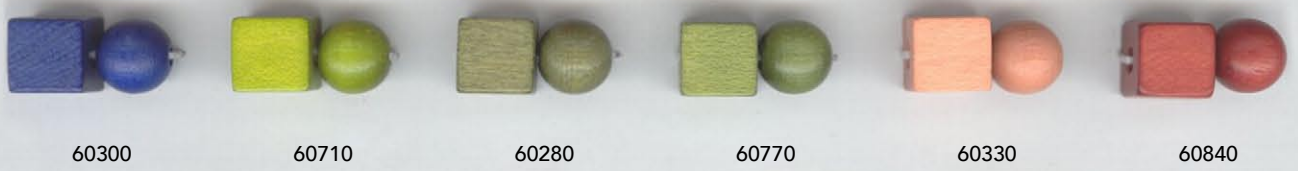

# Wooden Beads

ART No. 5110 1175 / ART No. 5110 1249

Traditional Czech Beads

Polished

Color

Lacquered

ART No. 5110 1175

ART No. 5110 1249